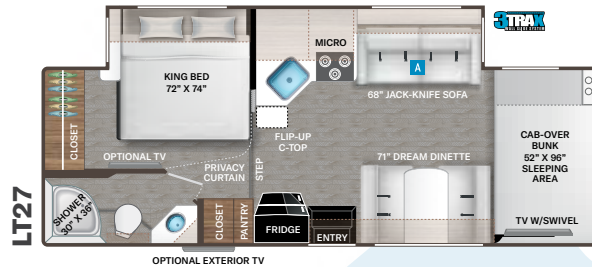

LC26

WS31

Option Available on
Select Floor Plans:

QUANTUM & QUANTUM^{LC}