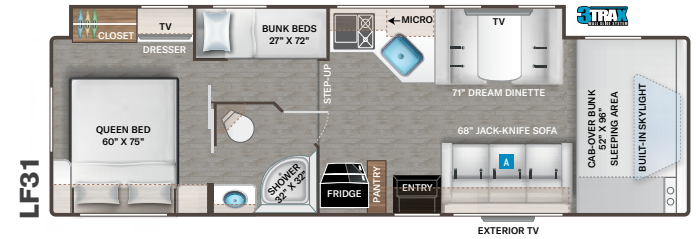

LF31

Option Available on
Select Floor Plans:

QUANTUM & QUANTUM^{LC}