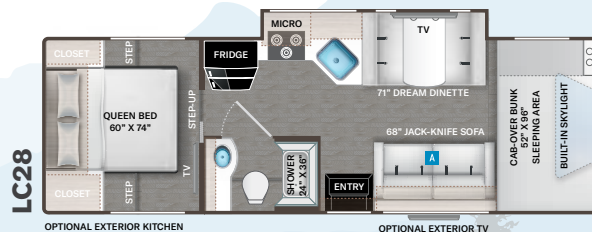

LT27

LC28

Option Available on
Select Floor Plans:

QUANTUM & QUANTUM^{LC}