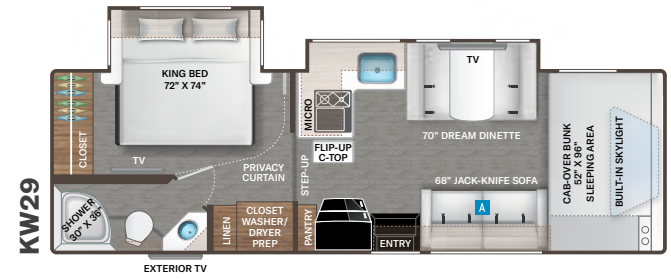

KW29

Option Available on
Select Floor Plans:

QUANTUM & QUANTUM^{LC}