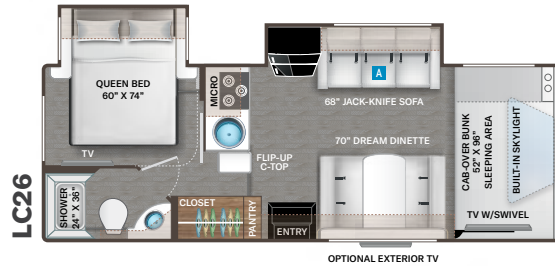

LC25

Option Available on
Select Floor Plans:

QUANTUM & QUANTUM^{LC}