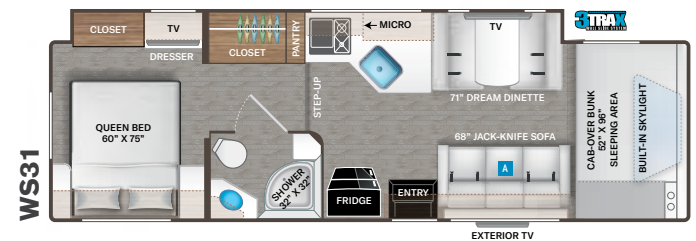

WS31

Option Available on
Select Floor Plans:

QUANTUM & QUANTUM^{LC}