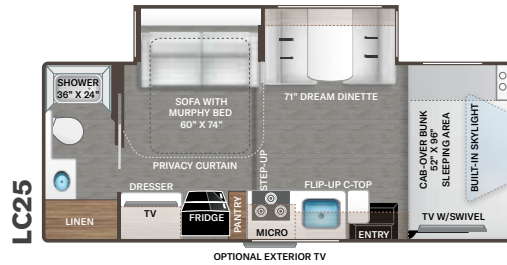

LC22

Option Available on
Select Floor Plans:

QUANTUM & QUANTUM^{LC}