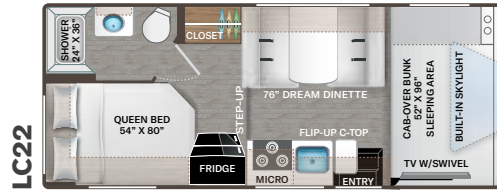

Option Available on
Select Floor Plans:

QUANTUM & QUANTUM^{LC}