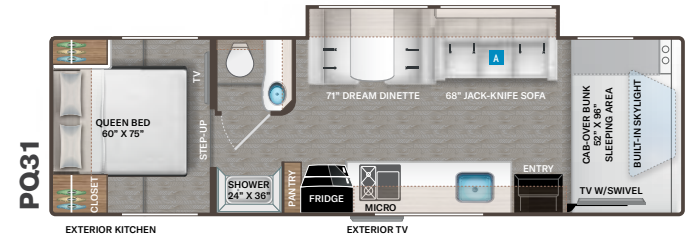

PQ31

Option Available on
Select Floor Plans:

QUANTUM & QUANTUM^{LC}