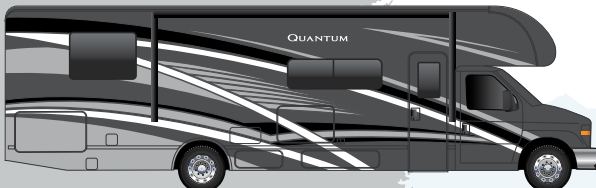

PQ31

QUANTUM FULL BODY PAINT - LAKE TAHOE

LT27

WS31

QUANTUM FULL BODY PAINT - SILVER CREEK

LC28

Option Available on
Select Floor Plans:

OPTIONAL THEATER SEATING